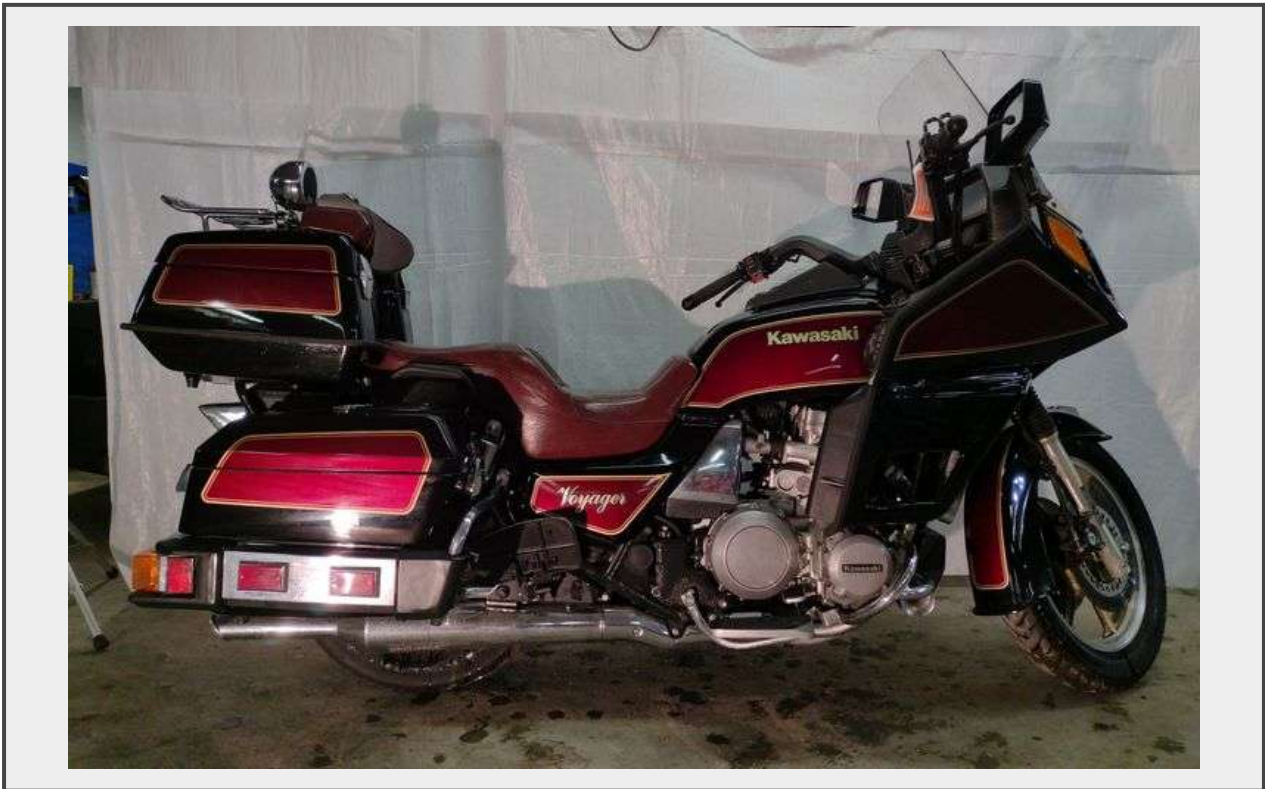

**Sale Name:** 789 - Estate of Zell D White Motorcycle and Automobile Collection

**LOT 178 - Motorcycle 1985 KAWASAKI ZN1300**

**VIN** JKAZNAA17FB501948

**Year** 1985

**Make** KAWASAKI

**Model** ZN1300

### **Description**

Has title

Turns over great

with a little TLC it should run

nice straight motorcycle

All motorcycles and cars in the Zell White Collection have been in long-term storage. Each lot will require service before they are driven including checking brakes, batteries, fuel systems and carburetors, etc.